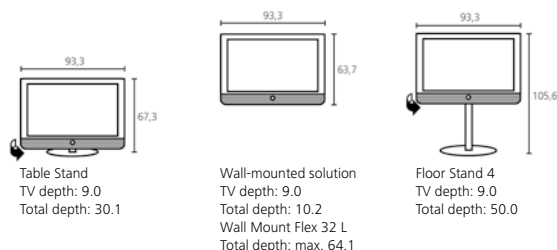

Technical specifications, delivery conditions, and other information are subject to change without notice.

- [1] Not with MPEG4.
- [2] Works only with channels broadcasting service information/ NexTVView data.
- [3] DVB-S only with integrated DVB-S 2 (Tuner).
- [4] Function depends on signal format emitted by station.
- [5] Only in conjunction with a corresponding adapter, to be ordered separately.
- [6] Freeview variants available for UK.
- [7] Not available with Freeview interactivity in UK.

Article number	EAN	Colour options
69414T80	4011880116275	■ Chrome Silver
69414W80	4011880116305	■ Black