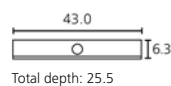

[2] Depends on DVD software.

Article number	EAN	Colour options
69510L00	4011880118286	■ Black
69510T00	4011880114288	■ Chrome Silver

LOEWE.